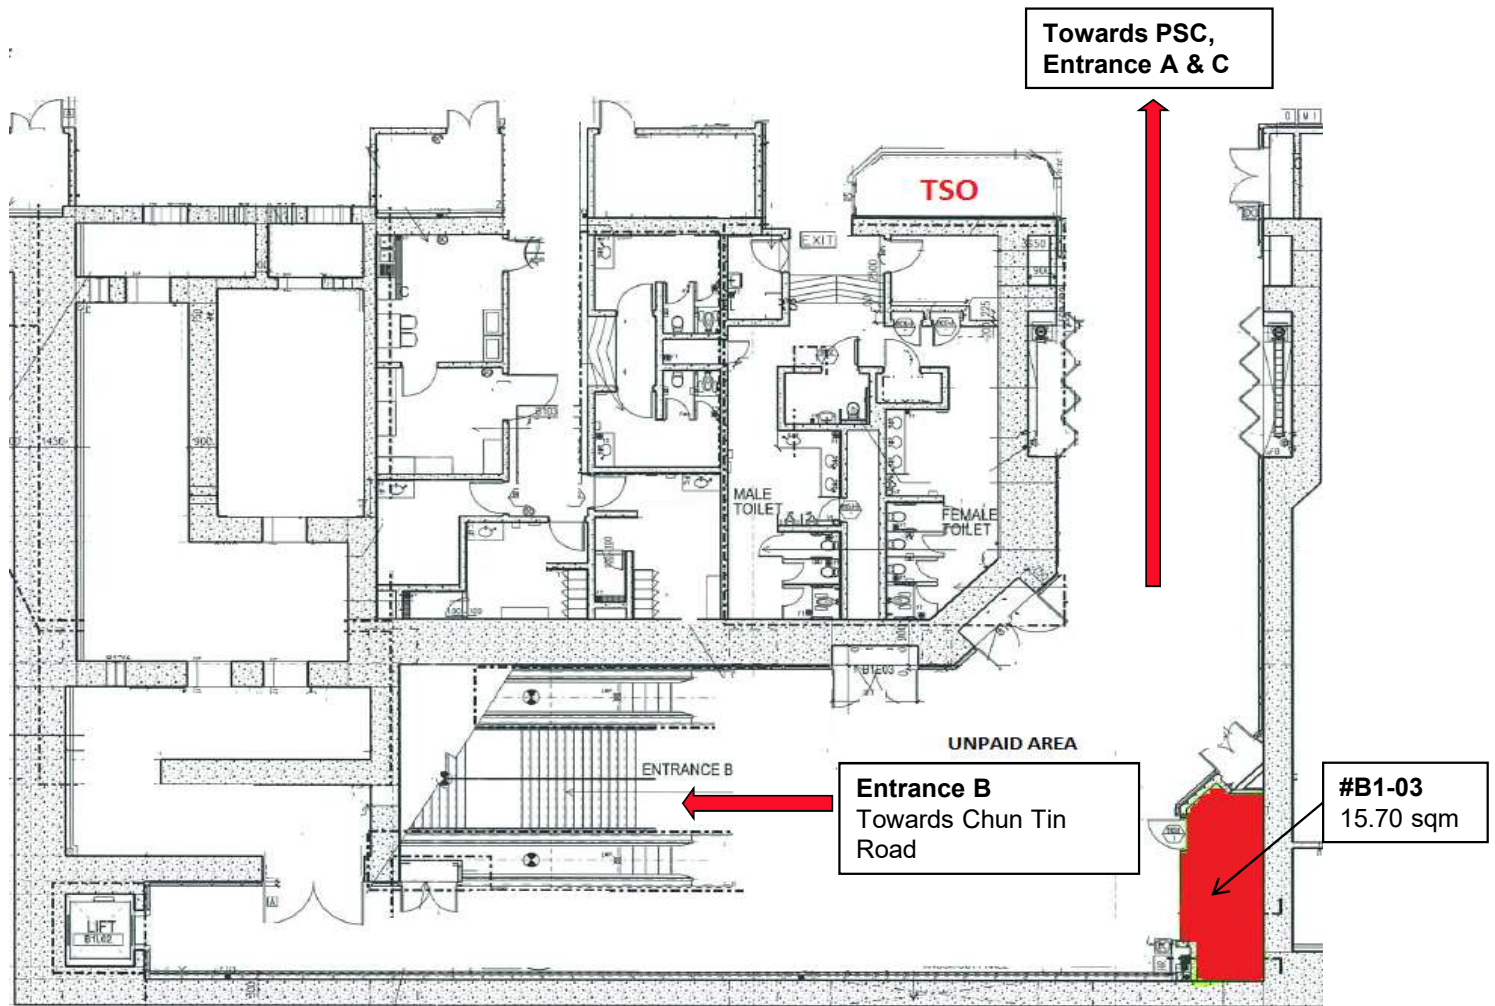

# DT 5 – BEAUTY WORLD MRT STATION

PSC – Passenger Service Centre  
TSO – Transitlink Ticket Sales Office